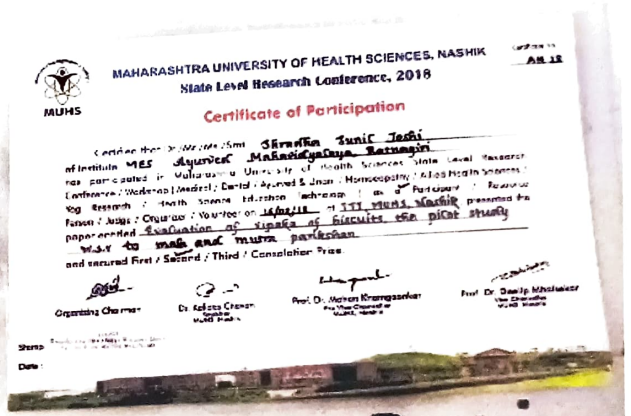

1. **Miss Rutuja Shinde** achieved the First Prize in the State Level Research Competition organized by the Maharashtra University of Health Sciences, Nashik, at Annasaheb Dange Ayurved Medical College, Ashta on 14th February 2020.

[Signature]
PRINCIPAL
 MES Ayurved Mahavidyalaya
 Ghanekhunt-Lote, Tal.-Khed,
 Dist.- Ratnagiri - 415722

Maharashtra Education Society, Pune's
MES Ayurved Mahavidyalaya

Ghanekhunt - Lote, Tal - Khed, Dist - Ratnagiri - 415722
Ph. No: (02356) 661551 Fax: (02356)272550

Email: messayurved@mespune.in Website: ayurved.mespune.in

1. Miss Shraddha Joshi received the Second Prize in the State Level Research Competition held by the Maharashtra university of health science, Nashik at TTI, Maharashtra university of health science Nashik on 16th February 2018.